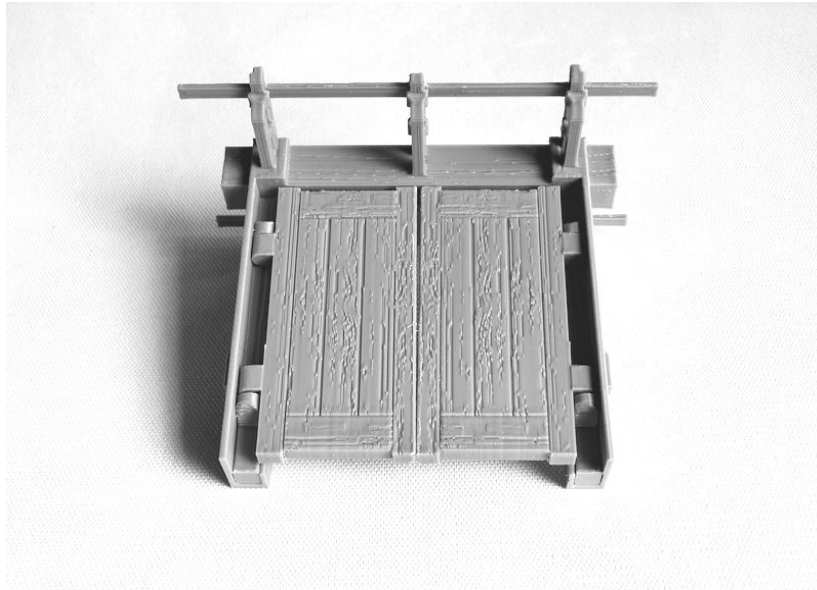

SAMURAI LORD'S HOUSE - BIG GATE

1. *BigGate-frame.STL*
BigGate-gates.STL

2. *BigGate-roof.STL* **x 2**

3. *BigGate-walls.STL*

4. *BigGate-zigzag_bases.STL* *BigGate-zigzag_left.STL* *BigGate-zigzag_right.STL*