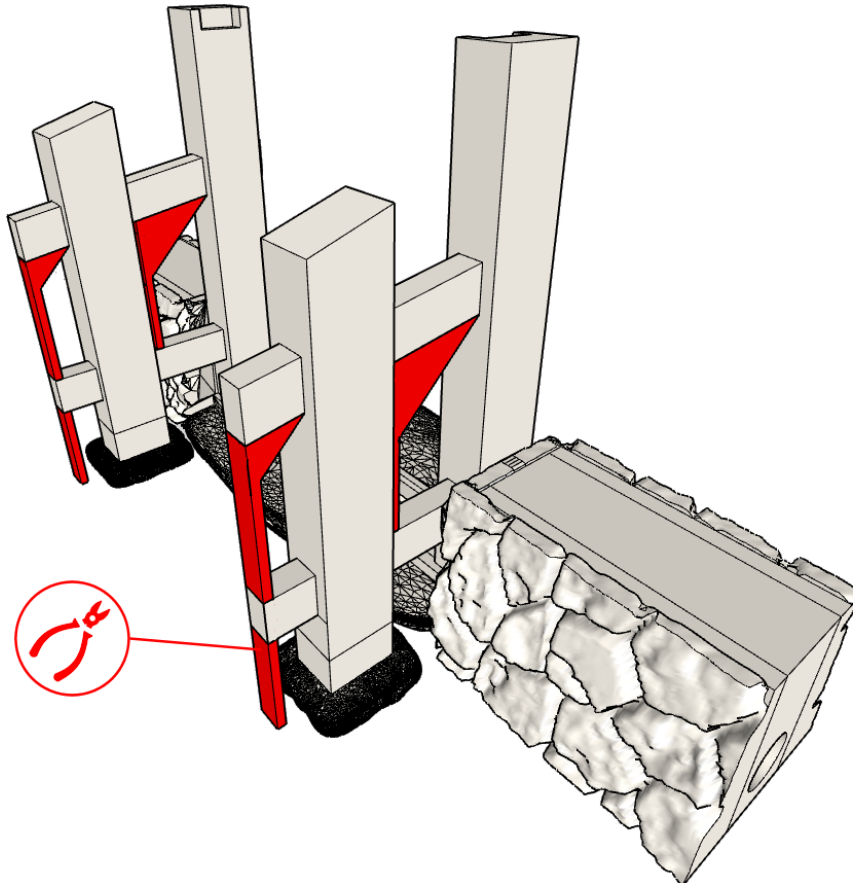

SAMURAI LORD'S HOUSE - MEDIUM GATE

1. *MediumGate-base.STL* (cut off red supports)

2. *MediumGate-top.STL* (cut off red supports)

- 3. *MediumGate-roof1.STL*
- MediumGate-roof2.STL*
- MediumGate-beam.STL* x2