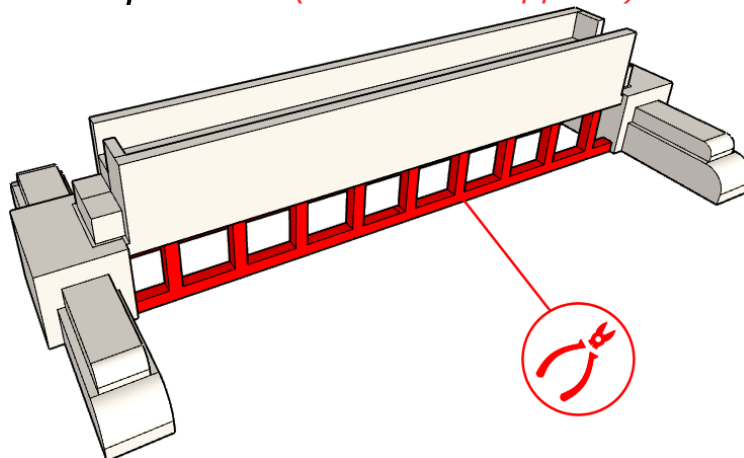

SAMURAI LORD'S HOUSE - MEDIUM GATE

1. *MediumGate-base.STL* (cut off red supports)

2. *MediumGate-top.STL* (cut off red supports)

- 3. *MediumGate-roof1.STL*
- MediumGate-roof2.STL*
- MediumGate-beam.STL* x2